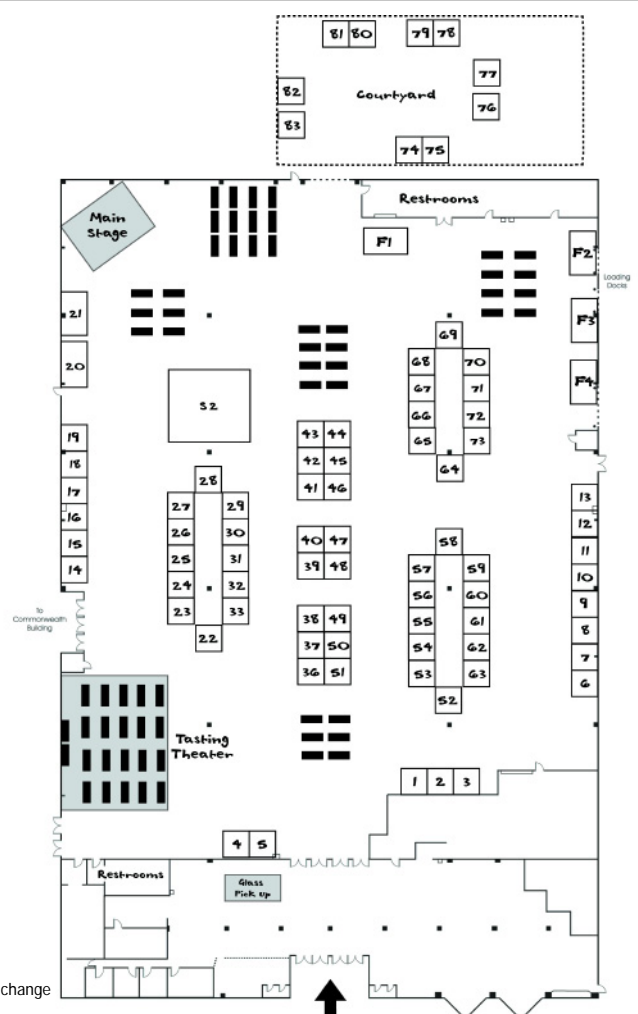

# Floor Plan + Summary

Richmond Raceway Complex  
EXHIBITION HALL

**Show**  
Beer, Bourbon & BBQ Festival

**Date**  
Saturday: June 9, 2012

**Show Hours**  
VIP Admission: Noon-6pm  
Regular Admission: 2-6pm

**Facility**  
Richmond Raceway Complex  
Exhibition Hall  
Richmond, Virginia

**Exhibitors**  
60+ Expected

**Attendance**  
5,000+ Expected

**Move-In**  
Friday, 06/08/12  
9am-5pm

**Move-Out**  
Saturday, 06/09/12  
6:01pm-midnight

## Booth Cost

- Handcrafted Artist (10'x10') \$225
- Commercial (10x10) \$595
- Brewery \$400
- Distillery Booth \$400 (Up to 6 Bourbons)
- BBQ Concession (10x20) \$600